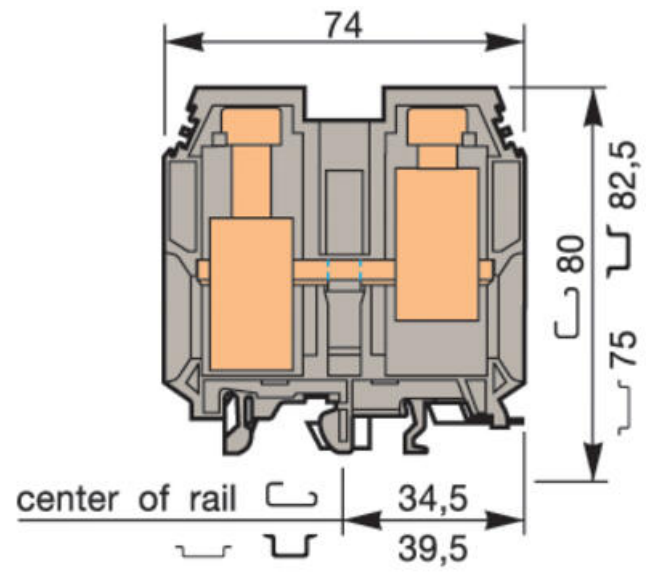

**entrelec®**

**ENTRELEC M70/22...**

TS32  
Din Rail Plain G Rail

Product description