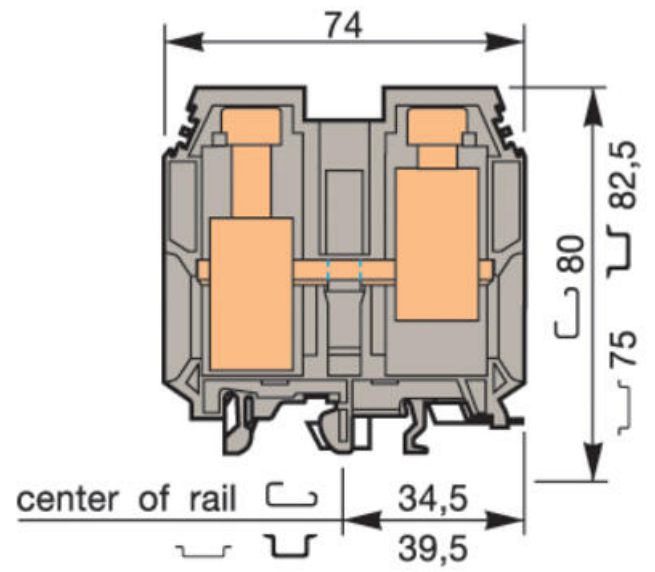

ENTRELEC M70/22...

TS32
Din Rail Plain G Rail

Product description