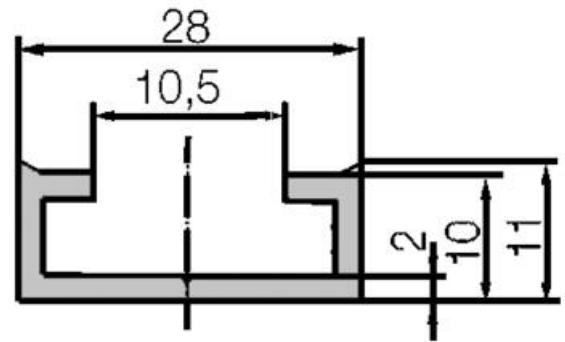

GELBAU - MOUNTING RAIL CLAMPS

3045.1219

C Rail Aluminium for 21mm Profile (2m Lengths)

Product description

Specifications

Fits to	21 mm
Material	Aluminium