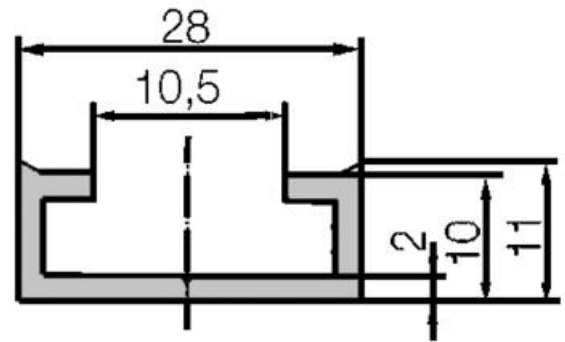

GELBAU - MOUNTING RAIL CLAMPS

3045.1219

C Rail Aluminium for 21mm Profile (2m Lengths)

Product description

Specifications

Fits to

21 mm