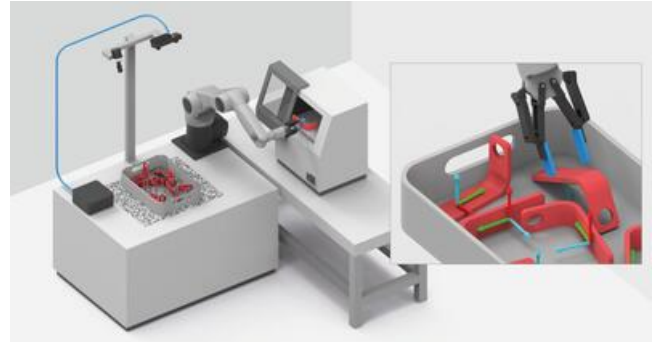

## BASLER STEREO APPLICATION SOFTWARE

20051

3D TagDetect Module, included with cameras.  
detection of Apriltags and QR codes

Product description