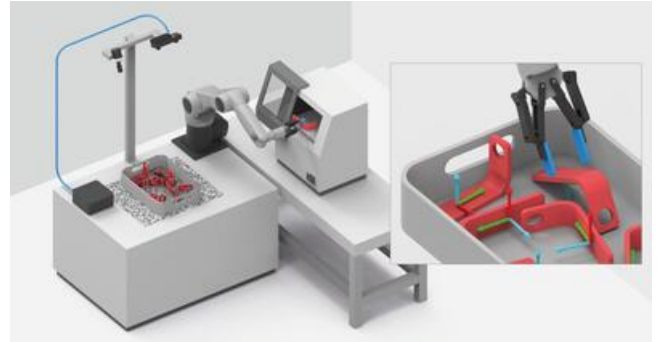

BASLER STEREO APPLICATION SOFTWARE

20051

3D TagDetect Module, included with cameras.
detection of Apriltags and QR codes

Product description