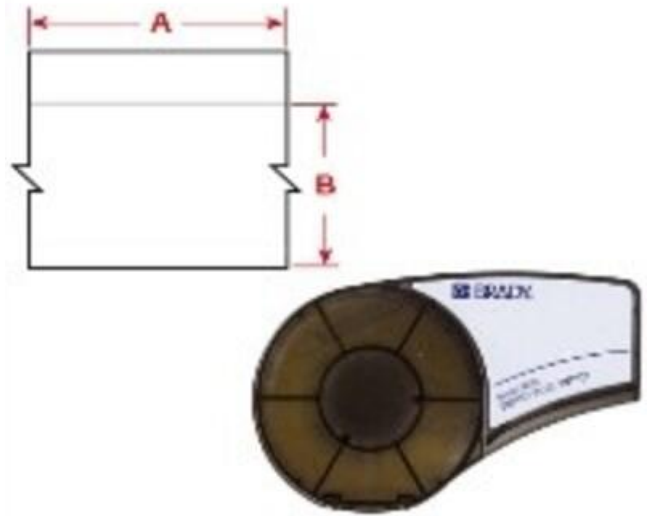

BRADY PRINTERS & LABELS M210

M21-125-C-342

PermaSleeve for BMP21 6W x 2.1m White

- Size Width 6mm x Length 2.1M
- Colour: Black on White
- Easy to use Wire Marking Solution
- Long lasting, High Quality Identification

Product description