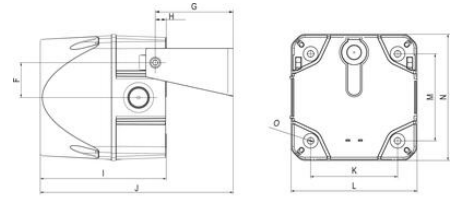

The sound pressure decreases by 6 dB when doubling the distance

	A	B	C	D	E	F	G	H	I	J	K	L	M	N	O
Size 2	143	95	10	32	50	36.5	81.5	11.5	131.5	86.8	91	131.8	91	131.8	6.5
Size 3	199	113	16	48	70	55	105.5	18.5	168.9	118.4	124	183.5	124	183.5	6.5
Size 4	243.3	140	25	70	100	63	133.3	16.8	216.9	146.6	167	228.4	167	228.4	6.5