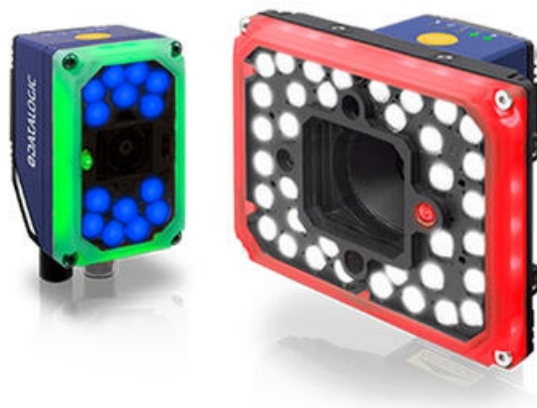

DATALOGIC P2X SMART CAMERA ACCESSORIES

93ACC0271

93ACC0271 P2x standard cover for 14LED

- Standard and Polariser cover for 14 and 36 LED
- Filter YAG Cut for 14 and 36 LED
- Standard and side bracket

Product description