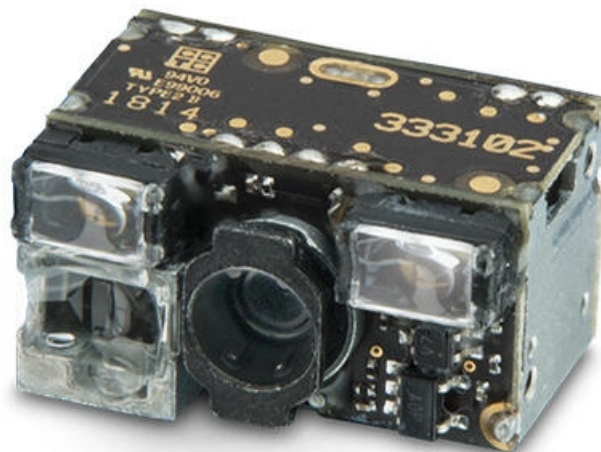

DATALOGIC DE2011-DL ULTRA-COMPACT

1D/2D Ultra compact scan engine

DE2011-DL
DE2011 1D/2D Undecoded Scan Engine

- Maximum resolution 0.195mm
- Humidity (Non-Condensing) 5-95%
- 21-pin ZIF connector interface
- Ambient light 0-100,000 lux

Product description

The DE2011-DL is an ultra-compact high performance 2D imager engine, with an exceptional high-speed sensor enabling image capture at a full 60 frames per second.

Customers are able to connect the scan engine directly to their device by using the industry standard camera port on a 21-pin ZIF connector. Using Datalogic Software Decoder for Engines (DSDE), customers can integrate the DE2011-DL OEM engine to their device while working with the power of Datalogic decoding algorithms. The DSDE is available for Windows, WinCE, Linux and Android operating systems. Customers will have full control of the operation and function of the scan engine.

Features:

- Depth of Field (DOF) reading
- A nominal field of view
- High motion tolerance
- Fast reading
- Excellent performance on decoding poorly printed bar codes or bar codes displayed on mobile devices and computer screens using patented Datalogic software
- Steady white illumination which is extremely effective while easy on the user's eyes.

Specifications

Approvals	RoHS
Dimension (mm)	11.4 x 21 x 15.75
Humidity	5 - 95% (Non-condensing)
Immunity To Ambient Light	0 - 100,000 lux
Interface	21-pin ZIF connector
Light Source	Illumination: Steady White LED
Output current	<200 mA