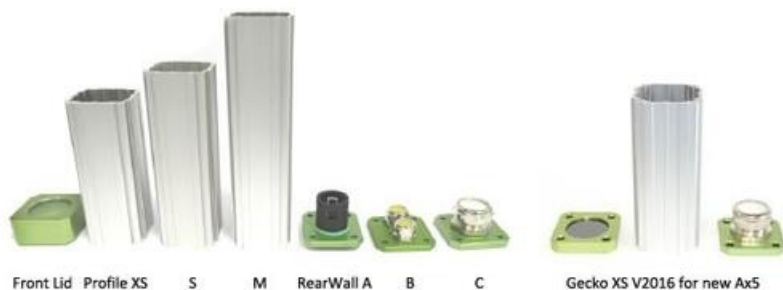

GECKO ENCLOSURES

22.922.218

Gecko S, rear wall C (29x29)

- More spacious enclosure, max. camera size 39x53mm
- Maximum lens diameter 55mm in profile, 52mm in front lid
- Inner length 162mm (XSA), 174mm (XS), 233mm (S) and 268mm (M)
- Good heat dissipation, IP66 rated
- Wide selection of accessories available for mounting and maintenance

Product description

Enclosure Configurator

On the outside, the Gecko enclosure features the same dimensions as the Salamander. Due to the thinner wall however it offers slightly more room for cameras that just do not fit into the Salamander range. The Gecko is currently used for Vision Components VC4XXX and the Flir ax5 thermal imaging cameras (with Germanium windows). The Gecko is available with rear wall A, B or C as well. The Gecko is also compatible to autoVimation's Machine-Vision Construction Kit, based on dovetail profiles and mounting brackets.

Order Numbers:

Product ID	Camera Height in cm	Rear Wall	Length
2	X.X	A: 20 B: 21 C: 22	XS: 188 S: 218 M: 268

Specifications

Central Material	Anodised aluminum
Height	66
Inner length	178
IP Class	IP66
Length	190
Max camera height	53