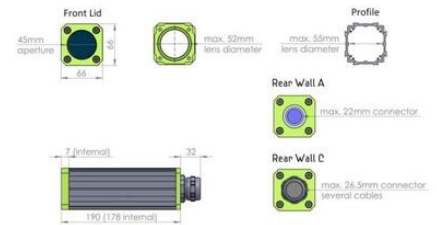

Accessories:

Product	Image	Order No.	Product	Image	Order No.	Product	Image	Order No.
Air Nozzle		50.100.025	Sun Roof Size S		20.010.001	Mounting Kit 6		5.060.000
2" Wind Curtain		50.100.010	Sun Roof Size M		20.010.002	Mounting Kit 7		5.070.000
Tube Wind Curtain 2"		50.100.017	Sun Roof Size L		20.010.003	Mounting Kit 9		5.090.000
Pneumatic Shutter		50.200.010	Corrugated Tube 28mm		20.000.006	Mounting Kit 10		5.100.000
Deflection Mirror 50°		20.020.004	Orca Adapter		15.030.002	Mounting Kit 15		5.150.000
Cooling Module		60.100.010	Mounting Kit 1		5.010.000	Mounting Kit 16		5.160.000
EL Heating Plate		70.100.010	Mounting Kit 2		5.020.000	Mounting Kit 17		5.170.000