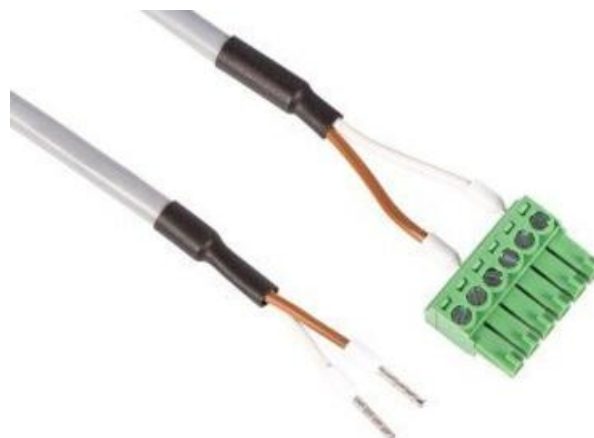

BASLER - SLP CABLES

2200000330

Basler SLP Cable TBL-L/open, 1.5m

- 1.5m cable length
- Premium lighting cables
- SLP connector
- Open wire for connection to lighting

Product description

Specifications

Connector

TBL-L/open