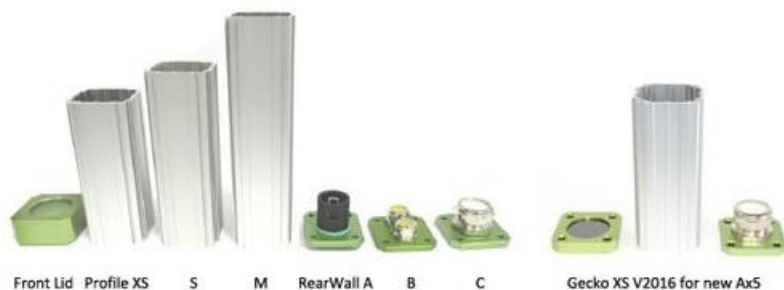

GECKO ENCLOSURES

22.922.218

Gecko S, rear wall C (29x29)

- More spacious enclosure, max. camera size 39x53mm
- Maximum lens diameter 55mm in profile, 52mm in front lid
- Inner length 162mm (XSA), 174mm (XS), 233mm (S) and 268mm (M)
- Good heat dissipation, IP66 rated
- Wide selection of accessories available for mounting and maintenance

Product description

Enclosure Configurator

On the outside, the Gecko enclosure features the same dimensions as the Salamander. Due to the thinner wall however it offers slightly more room for cameras that just do not fit into the Salamander range. The Gecko is currently used for Vision Components VC4XXX and the Flir ax5 thermal imaging cameras (with Germanium windows). The Gecko is available with rear wall A, B or C as well. The Gecko is also compatible to autoVimation's Machine-Vision Construction Kit, based on dovetail profiles and mounting brackets.

Order Numbers:

Product ID	Camera Height in cm	Rear Wall	Length
2	X.X	A: 20 B: 21 C: 22	XS: 188 S: 218 M: 268

Specifications

Height	66
Inner length	178
IP Class	IP66
Length	190
Max camera height	53
Max camera width	39

Max connector size	26,5
Max lens diameter	55
Weight	660
Width	66
Window seal	FPM

Order Numbers (please specify camera type!):

Product Description	Order Number
Gecko, Germanium Window, Rear Wall C, for Fir AS5 up to 19mm focal length	24.022.155
Gecko, BK7 window double sided ARC, Rear Wall A, custom length up to 300mm	24.020.XXX
Gecko, BK7 window double sided ARC, Rear Wall C, custom length up to 300mm	24.022.XXX