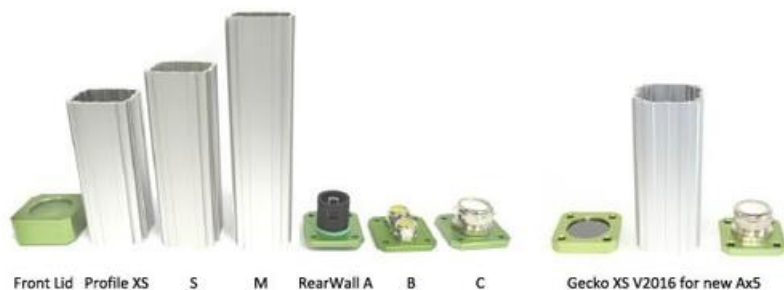

Order Numbers:

Product ID	Camera Height in cm	Rear Wall	Length
2	X.X	A: 20 B: 21 C: 22	XS: 188 S: 218 M: 268

Specifications

Height	66
Inner length	178
IP Class	IP66
Length	190
Max camera height	53
Max camera width	39