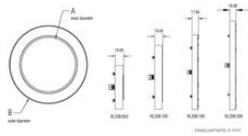

Mechanical Specifications