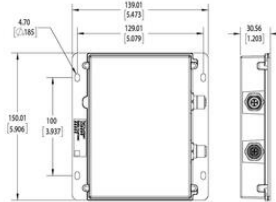

Product description

Specifications

Wave-Length

470

Length (mm)	150
Width (mm)	129
Height (mm)	30

Dimensions are in millimeters (inches)

Length (mm)	150
Width (mm)	129
Height (mm)	30

Dimensions are in millimeters (inches)