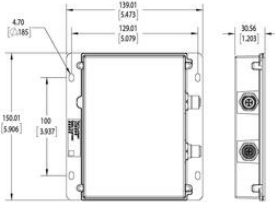

ADVANCED ILLUMINATION - SL-S100150 EUROBRITE™ SPOT LIGHT STROBE/CONTINUOUS LARGE SPOT LIGHT

SL-S100150M-470
Ai EuroBrite™ spot light, 100mm, Medium Lens, Blue

- Twice the size and power of the SL-S050075
- Cost-effective, feature-rich design
- Robust, sealed IP67 enclosure
- On-board smart driver - seamless strobe or continuous

Product description

Specifications

Wave-Length

470

Length (mm)	150
Width (mm)	129
Height (mm)	30

Dimensions are in millimeters (inches)

Length (mm)	150
Width (mm)	129
Height (mm)	30

Dimensions are in millimeters (inches)