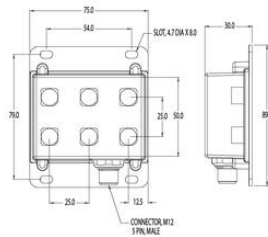

Product description

Specifications

Wave-Length

470

Length (mm)	89
Width (mm)	75
Height (mm)	30

Dimensions are in millimeters.

Length (mm)	89
Width (mm)	75
Height (mm)	30

Dimensions are in millimeters.