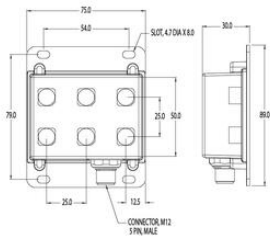

Product description

Specifications

Wave-Length

470

Length (mm)	89
Width (mm)	75
Height (mm)	30

Dimensions are in millimeters.

Length (mm)	89
Width (mm)	75
Height (mm)	30

Dimensions are in millimeters.