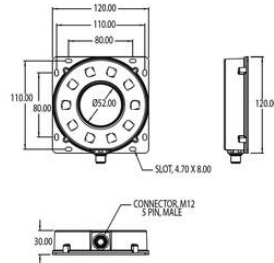

### Specifications

**Wave-Length**

470

Length (mm)	120
Width (mm)	120
Height (mm)	30

Dimensions are in millimeters

Length (mm)	120
Width (mm)	120
Height (mm)	30

Dimensions are in millimeters