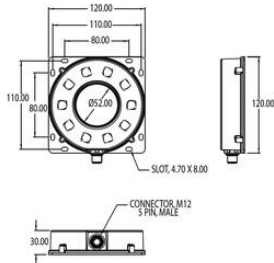

## ADVANCED ILLUMINATION - RL-S052120 EUROBRITE™ STROBE/CONTINUOUS RING LIGHT

RL-S052120M-470

Ai EuroBrite™ Ring Light, Medium Lens, Blue

- On-board smart driver - seamless strobe or continuous
- Robust, sealed IP67 enclosure
- Highly cost effective
- Easy M12X1 connection

### Product description

### Specifications

**Wave-Length**

470

Length (mm)	120
Width (mm)	120
Height (mm)	30

Dimensions are in millimeters

Length (mm)	120
Width (mm)	120
Height (mm)	30

Dimensions are in millimeters