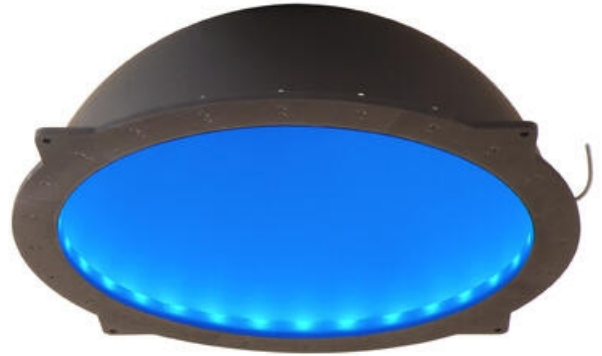

# ADVANCED ILLUMINATION - DL180 - LARGE AREA DIFFUSE LIGHT

DL180-455C5

Ai Large Area Diffuse Light, Blue, C5

- Large 1.12 meter (44") dome
- Diffuse dome for inspecting specular objects
- Designed for large object inspections