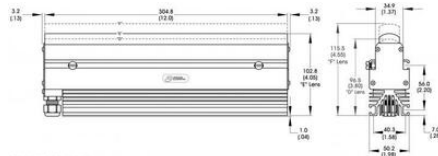

Product description

Specifications

Wave-Length

470