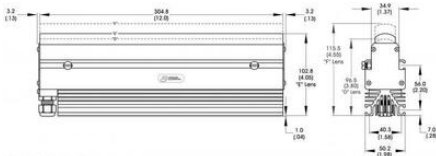

Product description

Specifications

Wave-Length

470