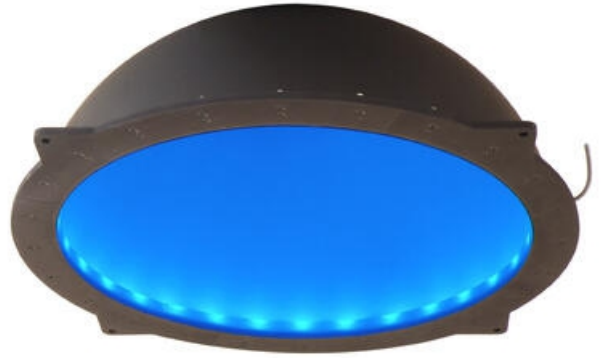

# ADVANCED ILLUMINATION - DL080 - LARGE AREA DIFFUSE LIGHT

DL080-530IC

Ai Large Area Diffuse Light, Green, IC2

- 698.5mm (27.5") outside diameter
- Diffuse illumination for inspecting specular objects
- Designed for large object inspections