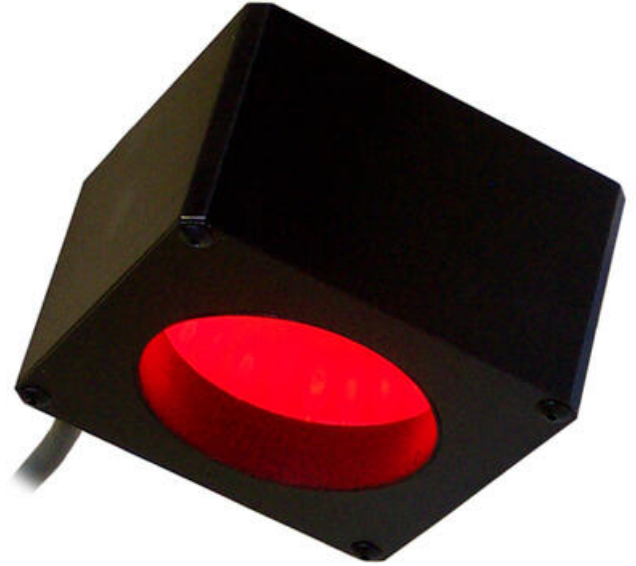

## ADVANCED ILLUMINATION - DL2230 - GENERAL PURPOSE DIFFUSE LIGHT

DL2230-470I3

Ai Diffuse Light, Blue, I3

- A modified, extremely efficient integrating light source
- Compact, space saving design - ideally suited for inspecting small, specular objects
- Wide range of wavelengths

### Product description