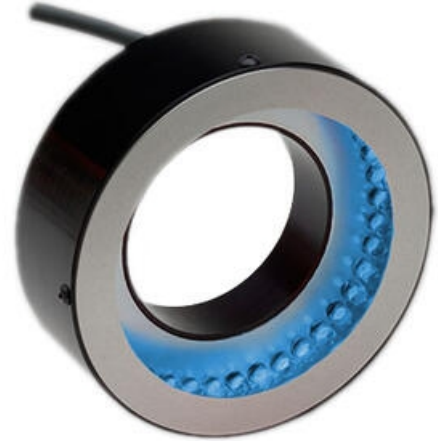

# ADVANCED ILLUMINATION - RL3940 - POWERFUL DARK FIELD RING LIGHTING

RL3940-47024  
AI RL3940 470 24V

- Lighting for low angles in a compact format, only 100 mm in diameter