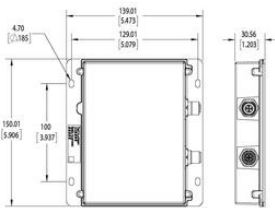

# ADVANCED ILLUMINATION - SL-S100150 EUROBRITE™ SPOT LIGHT STROBE/CONTINUOUS LARGE SPOT LIGHT

SL-S100150M-470  
Ai EuroBrite™ spot light, 100mm, Medium Lens, Blue

- Twice the size and power of the SL-S050075
- Cost-effective, feature-rich design
- Robust, sealed IP67 enclosure
- On-board smart driver - seamless strobe or continuous

## Product description

## Specifications

<b>Wave-Length</b>	470
--------------------	-----

Length (mm)	150
Width (mm)	129
Height (mm)	30

Dimensions are in millimeters (inches)