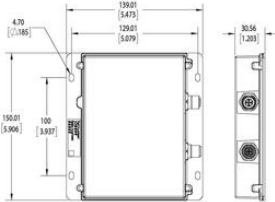

ADVANCED ILLUMINATION - SL-S100150 EUROBRITE™ SPOT LIGHT STROBE/CONTINUOUS LARGE SPOT LIGHT

SL-S100150M-470
Ai EuroBrite™ spot light, 100mm, Medium Lens, Blue

- Twice the size and power of the SL-S050075
- Cost-effective, feature-rich design
- Robust, sealed IP67 enclosure
- On-board smart driver - seamless strobe or continuous

Product description

Specifications

Wave-Length	470
--------------------	-----

Length (mm)	150
Width (mm)	129
Height (mm)	30

Dimensions are in millimeters (inches)