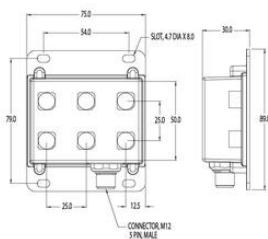

ADVANCED ILLUMINATION - SL-S050075 EUROBRITE™ STROBE/CONTINUOUS SPOT LIGHT

SL-S050075M-470

Ai EuroBrite™ spot light, 50mm, Medium Lens, Blue

- Cost-effective, feature-rich design
- Robust, sealed IP67 enclosure
- On-board smart driver - seamless strobe or continuous

Product description

Specifications

Wave-Length	470
--------------------	-----

Length (mm)	89
Width (mm)	75
Height (mm)	30

Dimensions are in millimeters.