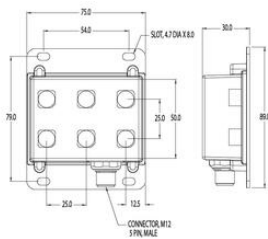

Product description

Specifications

Wave-Length	470
--------------------	-----

Length (mm)	89
Width (mm)	75
Height (mm)	30

Dimensions are in millimeters.