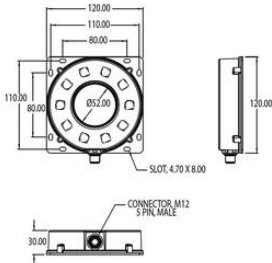

ADVANCED ILLUMINATION - RL-S052120 EUROBRITE™ STROBE/CONTINUOUS RING LIGHT

RL-S052120M-470

Ai EuroBrite™ Ring Light, Medium Lens, Blue

- On-board smart driver - seamless strobe or continuous
- Robust, sealed IP67 enclosure
- Highly cost effective
- Easy M12X1 connection

Product description

Specifications

Wave-Length

470

Length (mm)	120
Width (mm)	120
Height (mm)	30

Dimensions are in millimeters