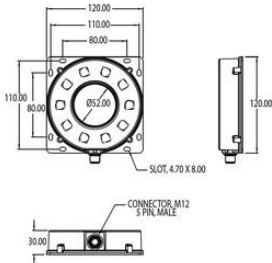

## ADVANCED ILLUMINATION - RL-S052120 EUROBRITE™ STROBE/CONTINUOUS RING LIGHT

RL-S052120M-470

Ai EuroBrite™ Ring Light, Medium Lens, Blue

- On-board smart driver - seamless strobe or continuous
- Robust, sealed IP67 enclosure
- Highly cost effective
- Easy M12X1 connection

### Product description

### Specifications

<b>Wave-Length</b>	470
--------------------	-----

Length (mm)	120
Width (mm)	120
Height (mm)	30

Dimensions are in millimeters