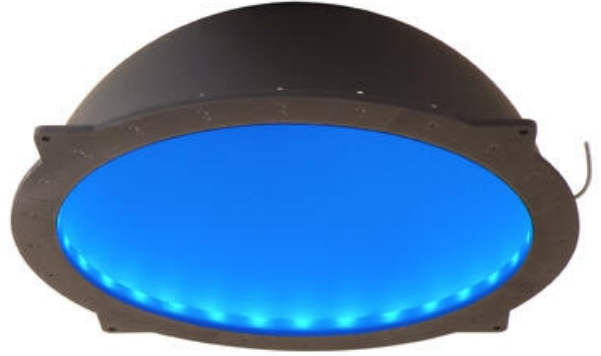

ADVANCED ILLUMINATION - DL180 - LARGE AREA DIFFUSE LIGHT

DL180-455C5

Ai Large Area Diffuse Light, Blue, C5

- Large 1.12 meter (44") dome
- Diffuse dome for inspecting specular objects
- Designed for large object inspections

Product description

Specifications

Wave-Length	455
--------------------	-----