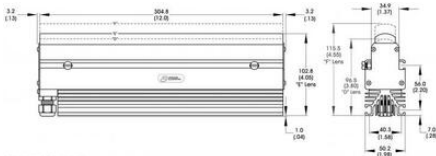

Product description

Specifications

Wave-Length

470