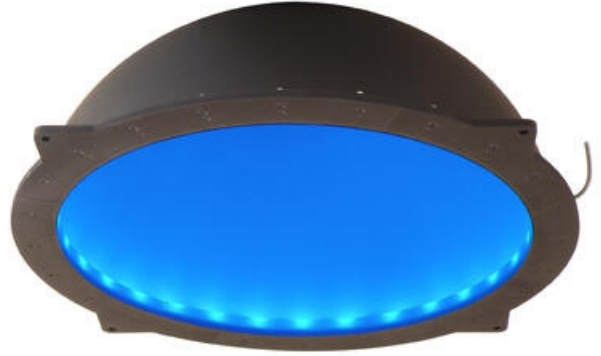

## ADVANCED ILLUMINATION - DL080 - LARGE AREA DIFFUSE LIGHT

DL080-530IC

Ai Large Area Diffuse Light, Green, IC2

- 698.5mm (27.5") outside diameter
- Diffuse illumination for inspecting specular objects
- Designed for large object inspections