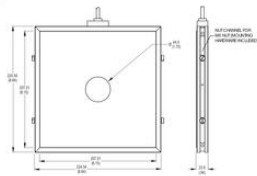

ADVANCED ILLUMINATION - FD 2D EXPANDABLE SERIES - BACK LIT FLAT DIFFUSE LIGHTS

FD0808-470IC

Ai Flat Diffuse Light, 8"x8", Blue, ICS2

- Space saving design for illuminating highly reflective objects
- Diffuse illumination in 1" x 1" increments; Sizes from 4" x 4" to 22" x 34" (even) or 3" x 3" up to 21" x 33" (odd)
- Space saving design

Product description

Specifications

Wave-Length

470

Dimensional Information

STANDARD CABLE LENGTH: 1.5 Meter (5F)

DIMENSIONS ARE IN MILLIMETERS (INCHES)