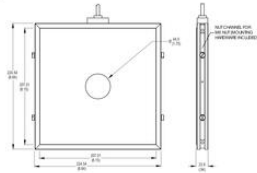

ADVANCED ILLUMINATION - FD 2D EXPANDABLE SERIES - BACK LIT FLAT DIFFUSE LIGHTS

FD0808-470IC

Ai Flat Diffuse Light, 8"x8", Blue, ICS2

- Space saving design for illuminating highly reflective objects
- Diffuse illumination in 1" x 1" increments; Sizes from 4" x 4" to 22" x 34" (even) or 3" x 3" up to 21" x 33" (odd)
- Space saving design

Product description

Specifications

Wave-Length

470

Dimensional Information

STANDARD CABLE LENGTH: 1.8 Meter (6Ft)

DIMENSIONS ARE IN MILLIMETERS (INCHES)