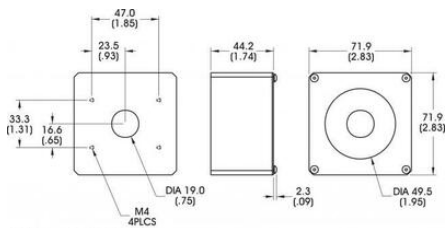

Product description

Specifications

Wave-Length

470

Cable Length: 1.5 Meter (59")