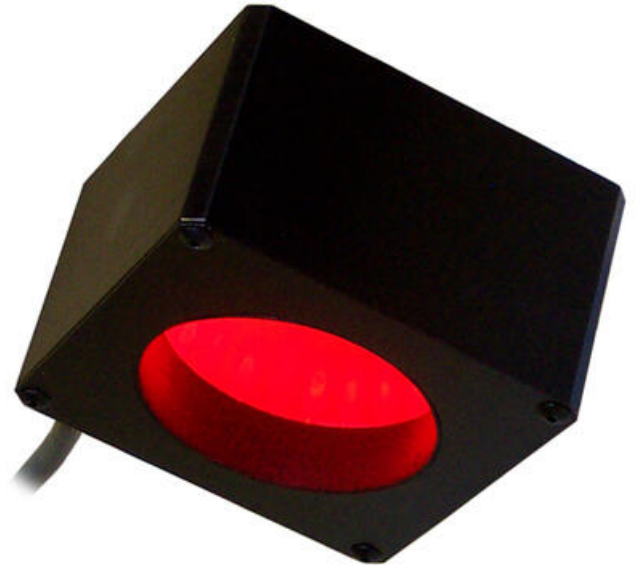

ADVANCED ILLUMINATION - DL2230 - GENERAL PURPOSE DIFFUSE LIGHT

DL2230-470I3

Ai Diffuse Light, Blue, I3

- A modified, extremely efficient integrating light source
- Compact, space saving design - ideally suited for inspecting small, specular objects
- Wide range of wavelengths

Product description

Specifications

Wave-Length

470

Cable Length: 1.5 Meter (59")