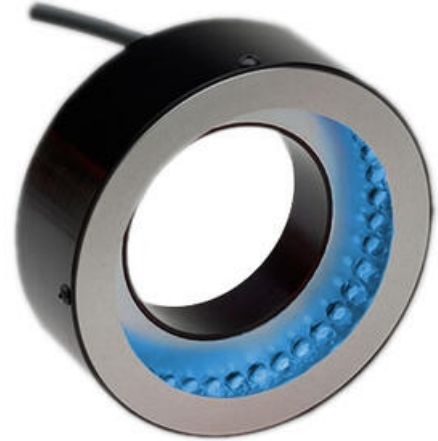

ADVANCED ILLUMINATION - RL3940 - POWERFUL DARK FIELD RING LIGHTING

RL3940-47024
AI RL3940 470 24V

- Lighting for low angles in a compact format, only 100 mm in diameter

Product description

Specifications

Wave-Length	470
--------------------	-----