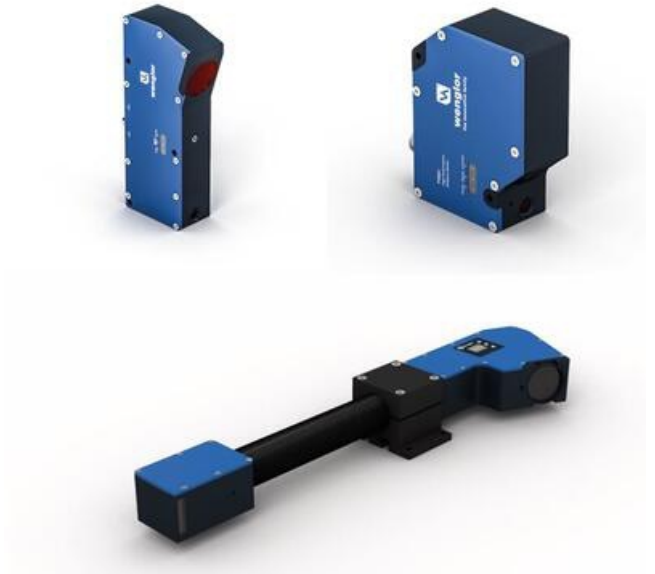

WNG-MLSL121-R

Product description