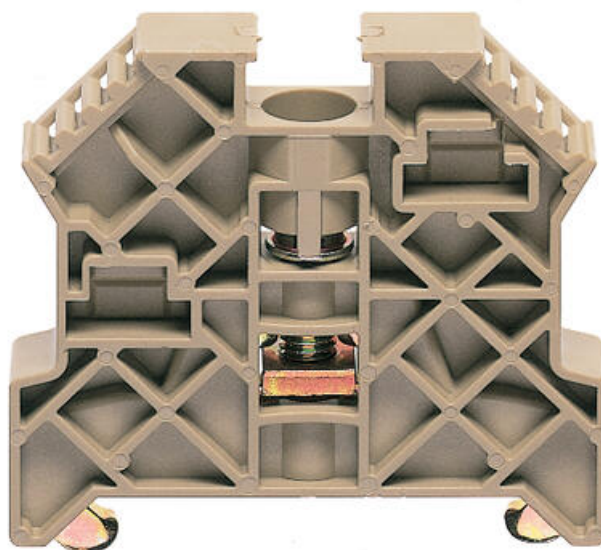

END STOPS - TS35/TS32 & TS15

TS 15, TS 32, TS35

2005.2

Terminal End Stops Din Rail (TS35) Beige

- Compact & heavy duty versions
- Material polyamide 6.6
- Snap on or Screw mounting

Product description

Specifications

Color	Beige
Country of origin	DE
Flamklass	UL94-V2
Height	31
Length	45,5
Material	Polyamide 6.6
Mounting	TS 35
Operating temperature from	-40
Operating temperature to	105
Pack Size	50
Tariff code	85389099
Weight	4,7
Width	7,5