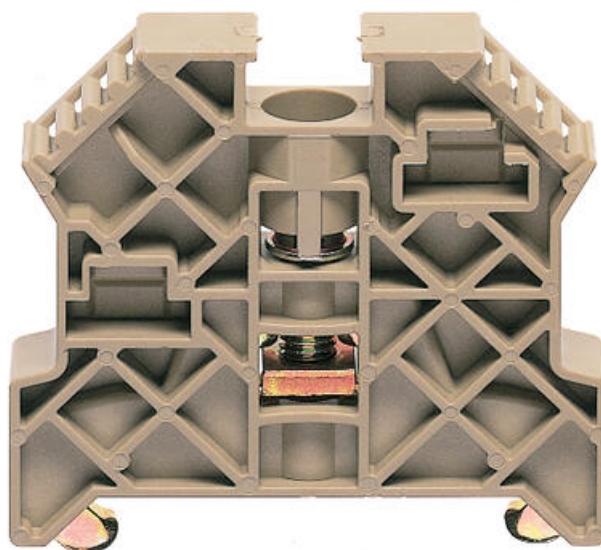

END STOPS - TS35/TS32 & TS15

TS 15, TS 32, TS35

2005.2

Terminal End Stops Din Rail (TS35) Beige

- Compact & heavy duty versions
- Material polyamide 6.6
- Snap on or Screw mounting

Product description

Specifications

Country of origin	DE
Flammability class	UL94-V2
Height	31
Length	45,5
Operating temperature from	-40
Operating temperature to	105
Pack Size	50
Tariff code	85389099
Weight	4,7
Width	7,5