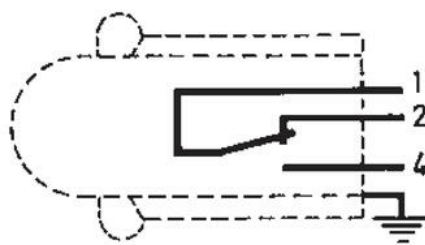

## CROUZET SWITCHES - SERIES 83 731/83 732/83 733

83731310

837313 C/O 2.00M

- Adjustable fixing via counternut
- IP66

### Product description

### Specifications

<b>Actuation Force My</b>	15
<b>Cable length</b>	2000
<b>Contact type</b>	Changeover (SPDT)
<b>Conventional Thermal Current</b>	12
<b>Hysteresis Max</b>	2
<b>IP Class</b>	IP66
<b>Operating Force Complete My</b>	35
<b>Rated current at 250 V AC</b>	5
<b>Temperature range from</b>	-5
<b>Temperature range to</b>	70
<b>Voltage Max</b>	250