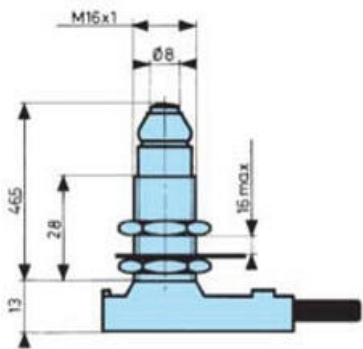

## CROUZET SWITCHES - SERIES 83 731/83 732/83 733

83731310

837313 C/O 2.00M

- Adjustable fixing via counternut
- IP66

### Specifications

<b>Actuation Force My</b>	15
<b>Cable length</b>	2000
<b>Contact type</b>	Changeover (SPDT)
<b>Conventional Thermal Current</b>	12
<b>Hysteresis Max</b>	2
<b>IP Class</b>	IP66
<b>Operating Force Complete My</b>	35
<b>Rated current at 250 V AC</b>	5
<b>Temperature range from</b>	-5
<b>Temperature range to</b>	70
<b>Voltage Max</b>	250