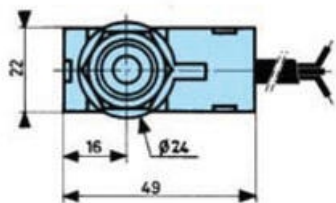

## CROUZET SWITCHES - SERIES 83 731/83 732/83 733

83731310

837313 C/O 2.00M

- Adjustable fixing via counternut
- IP66

### Specifications

<b>Actuation Force My</b>	15
<b>Cable length</b>	2000
<b>Contact type</b>	Changeover (SPDT)
<b>Conventional Thermal Current</b>	12
<b>Hysteresis Max</b>	2
<b>IP Class</b>	IP66
<b>Operating Force Complete My</b>	35
<b>Rated current at 250 V AC</b>	5
<b>Temperature range from</b>	-5
<b>Temperature range to</b>	70
<b>Voltage Max</b>	250