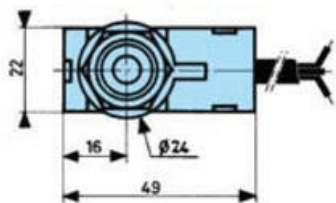

CROUZET SWITCHES - SERIES 83 731/83 732/83 733

83731310
837313 C/O 2.00M

- Adjustable fixing via counternut
- IP66

Product description

Specifications

Actuation Force My	15
Cable length	2000
Conventional Thermal Current	12
Hysteresis Max	2
IP Class	IP66
Operating Force Complete My	35
Rated current at 250 V AC	5
Temperature range from	-5
Temperature range to	70
Voltage Max	250