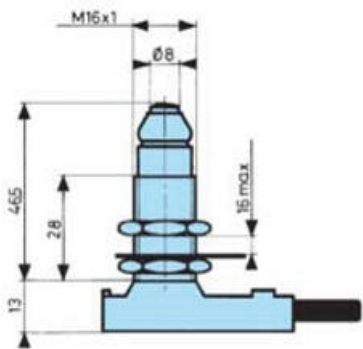

CROUZET SWITCHES - SERIES 83 731/83 732/83 733

83731310

837313 C/O 2.00M

- Adjustable fixing via counternut
- IP66

Product description

Specifications

Actuation Force My	15
Cable length	2000
Conventional Thermal Current	12
Hysteresis Max	2
IP Class	IP66
Operating Force Complete My	35
Rated current at 250 V AC	5
Temperature range from	-5
Temperature range to	70
Voltage Max	250