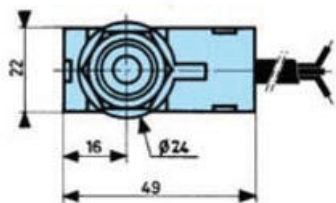

CROUZET SWITCHES - SERIES 83 731/83 732/83 733

83731310

837313 C/O 2.00M

- Adjustable fixing via counternut
- IP66

Product description

Specifications

Actuation Force My	15
Cable length	2000
Conventional Thermal Current	12
Hysteresis Max	2
IP Class	IP66
Operating Force Complete My	35
Rated current at 250 V AC	5
Temperature range from	-5
Temperature range to	70
Voltage Max	250