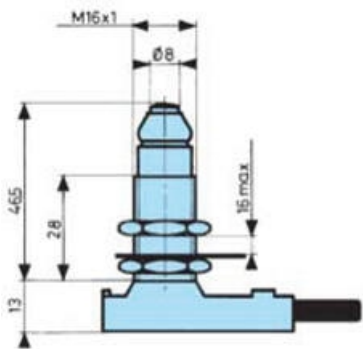

CROUZET SWITCHES - SERIES 83 731/83 732/83 733

83731310
837313 C/O 2.00M

- Adjustable fixing via counternut
- IP66

Product description

Specifications

Actuation Force My	15
Cable length	2000
Conventional Thermal Current	12
Hysteresis Max	2
IP Class	IP66
Operating Force Complete My	35
Rated current at 250 V AC	5
Temperature range from	-5
Temperature range to	70
Voltage Max	250